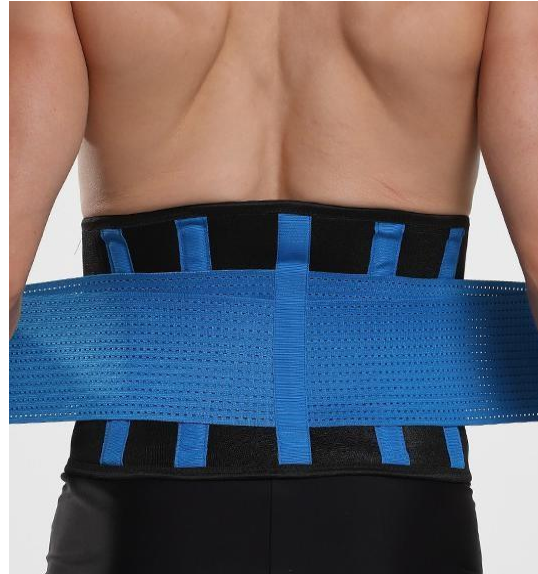

Color: Black, Skin

Y045-3

Material: Neoprene

Size: S-XXL

Color: Black

Waist Support

+971 54 367 4404

Y111

Material: Nylon

Size: S-XXL

Color: Black

Y123

Material: Neoprene

Size: S-XXL

Color: Black, Yellow, Drak
Red, Pink, Blue,
Purple, Bright Pink, Orange,
Rosy Red, Green, Light
Red, Dark Purple, Beige

S013